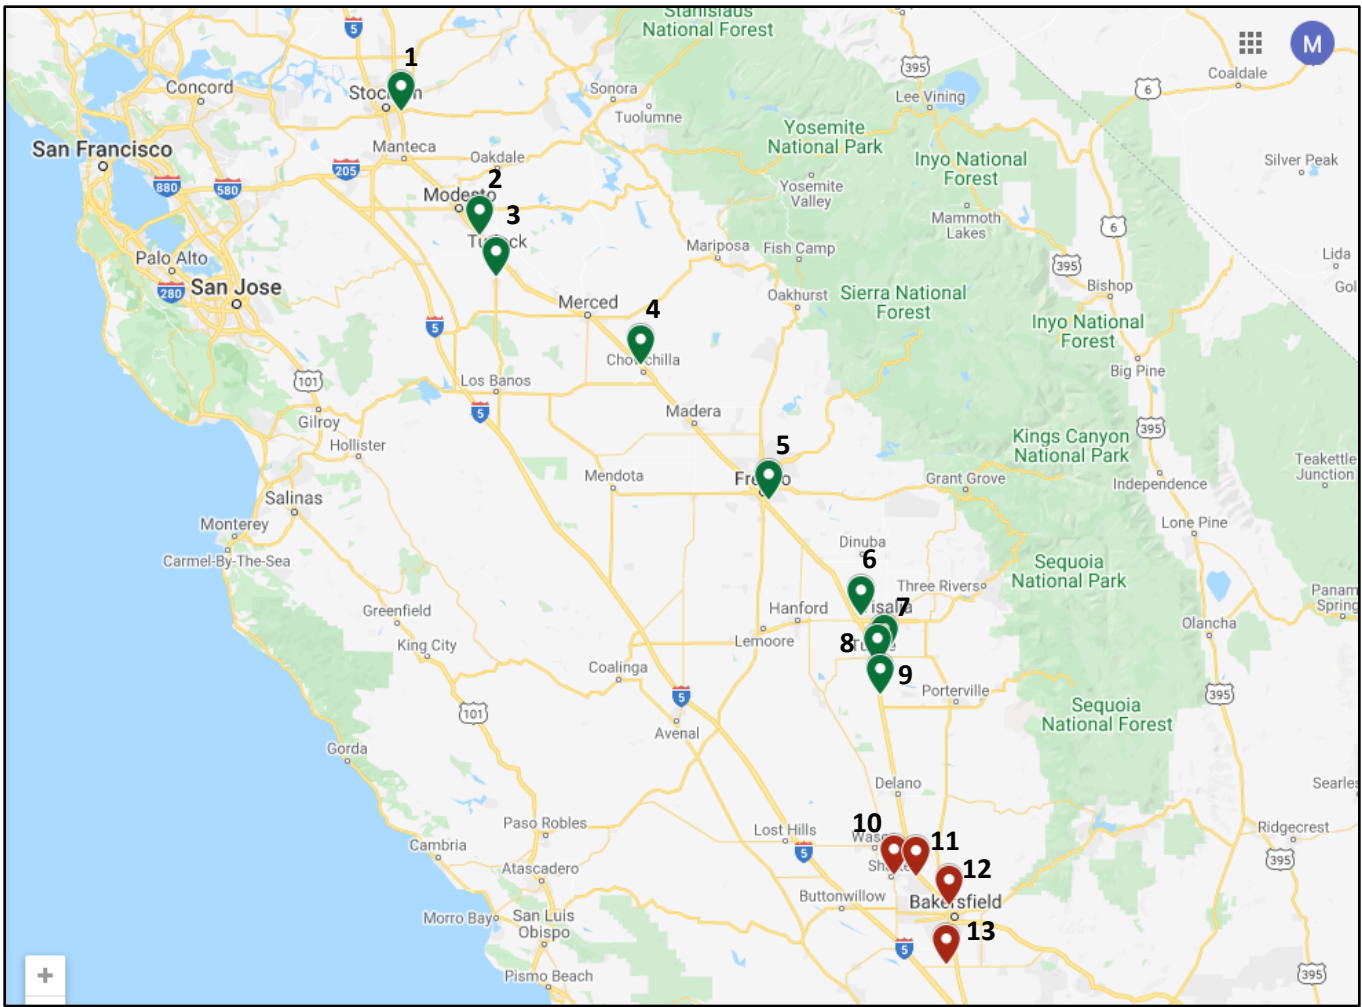

No.	Business	Location	Approx. Time of Pick Up*
1	LG Seeds	Stockton	11:15 AM
2	Al Gilbert	Keyes	11:55 AM
3	Hilmar Feed & Supply	Hilmar	12:20 PM
4	Lockwood Seed and Grain	Chowchilla	1:10 PM
5	Martin's Dairy Service	Fresno	2:25 PM
6	Machado Hay	Tulare	3:25 PM
7	Roche Oil	Tulare	3:25 PM
8	Martella Livestock Auction	Tipton	3:50 PM
9	Chevron	Visalia	4:15 PM
10	Southern Counties DHIA	Shafter	3:00 PM
11	Troost Hay	Shafter	3:00 PM
12	Kushman's Feed and Farm Supply	Bakersfield	3:00 PM
13	J&R Dairy	Bakersfield	4:30PM**

*Times are approximate and may vary depending on traffic and weather conditions.

**Picked up on Thursdays only. Place samples in the brown refrigerator accessed through the back door on the scale house.